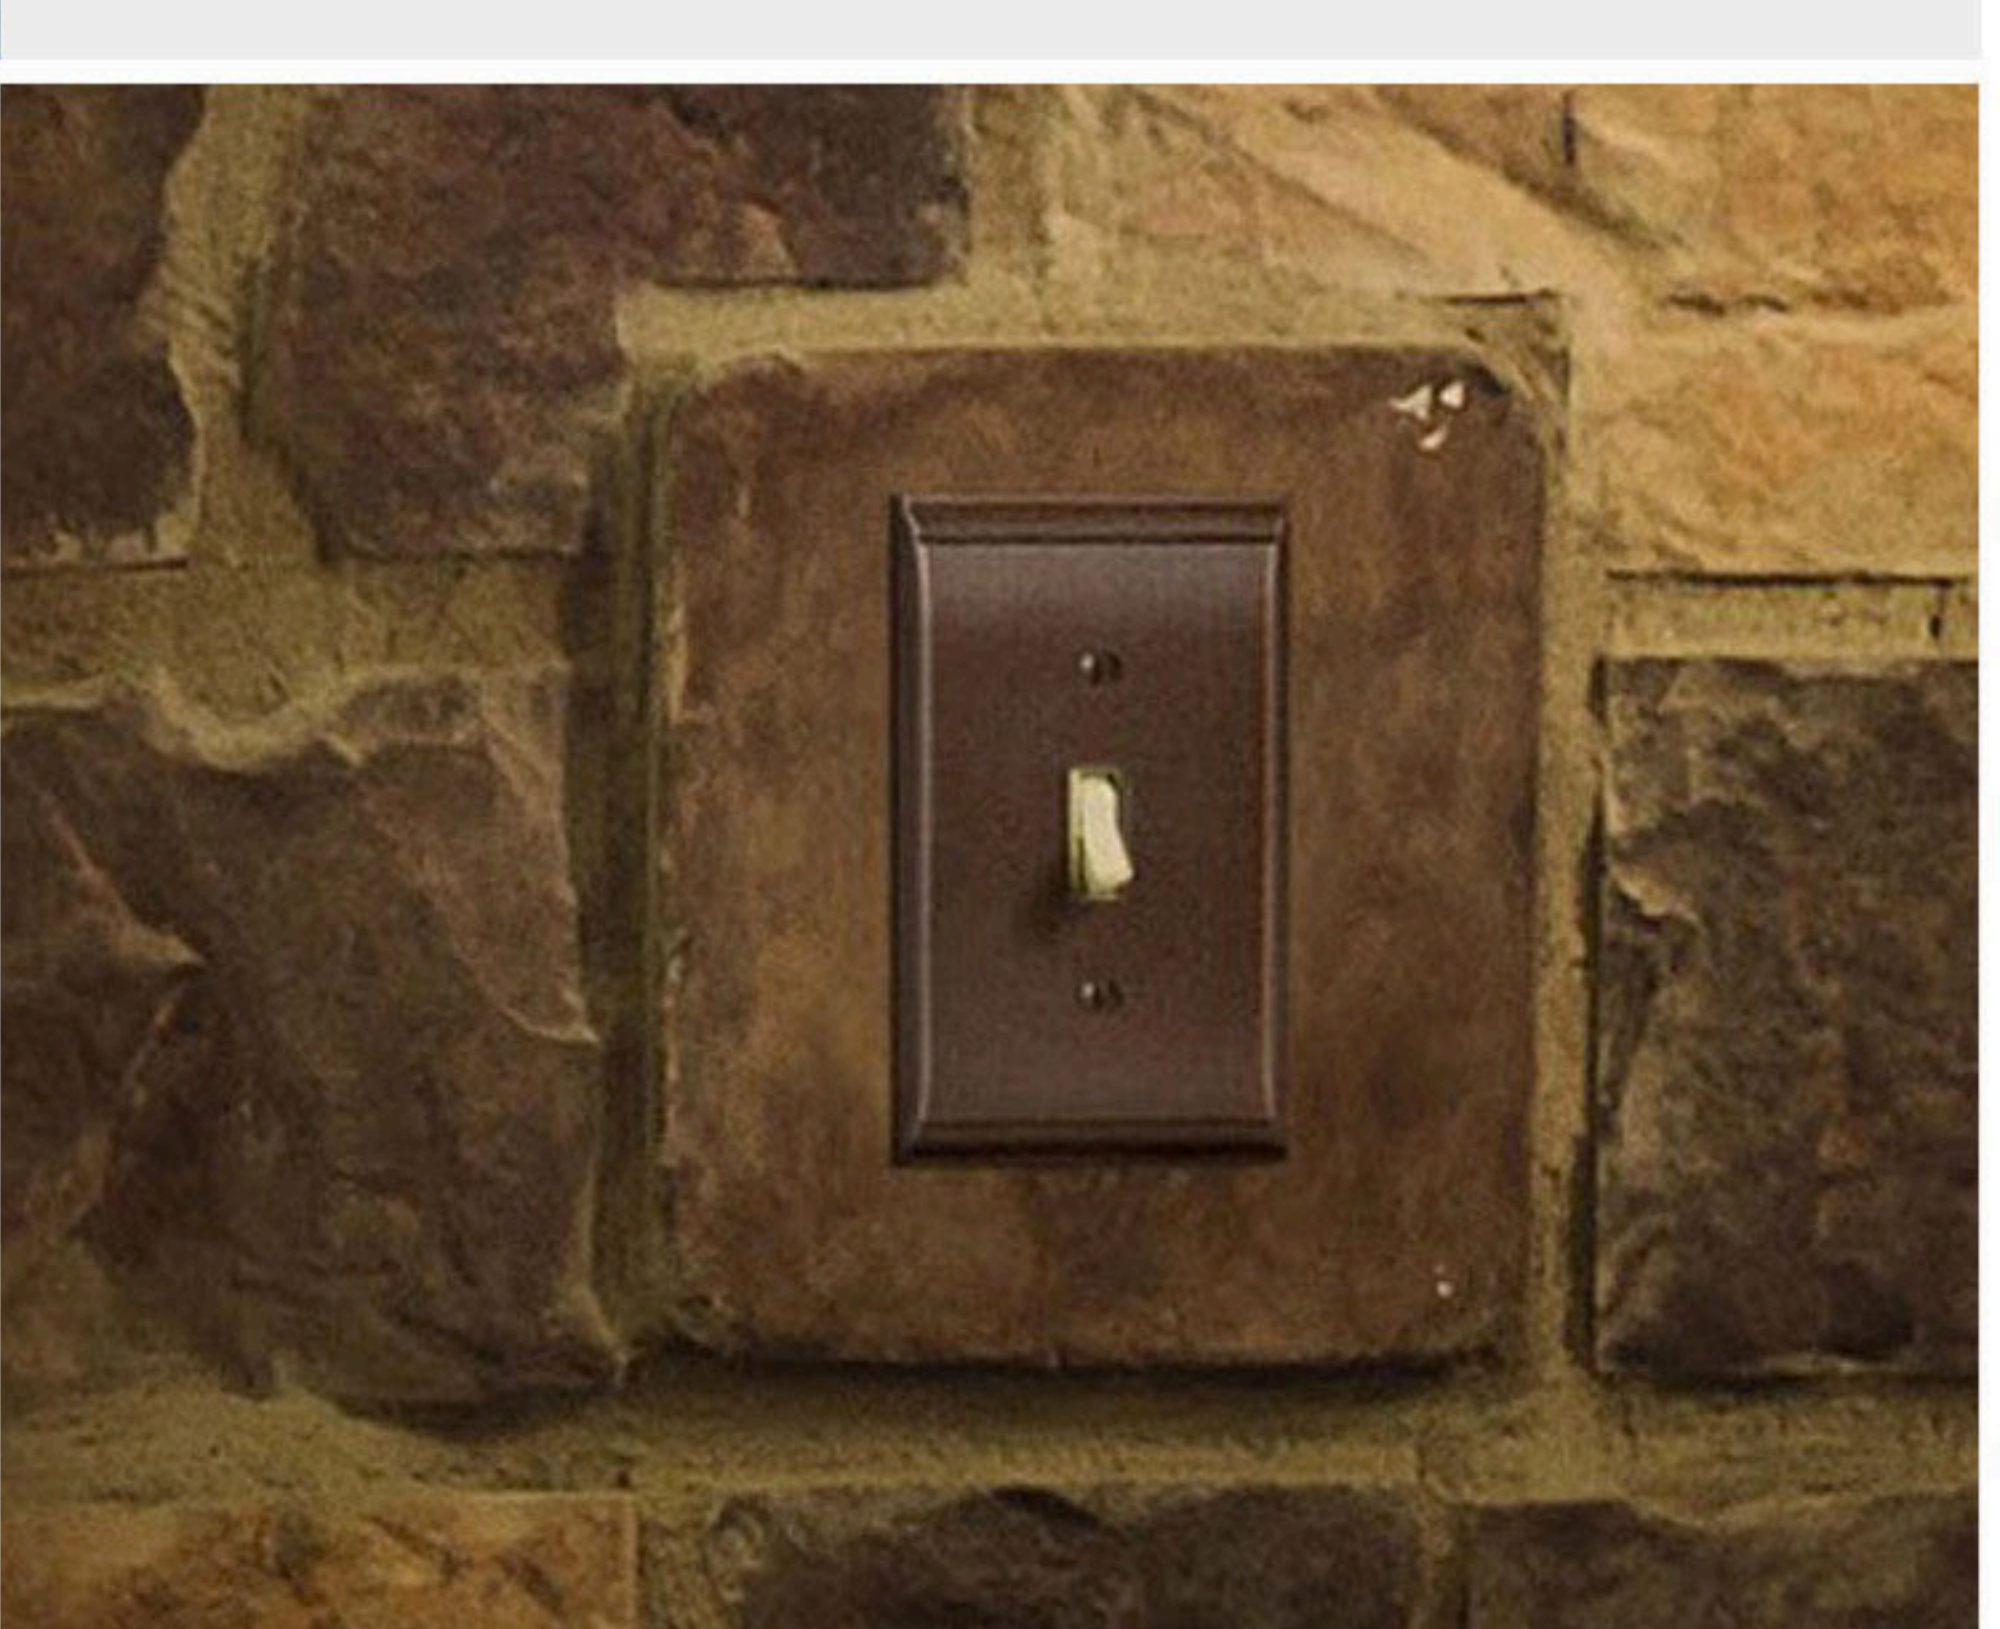

Bath Hardware

Amerock offers chic soft finish options as well as bold, architecturally inspired designs. Amerock bath accessories range from traditional to transitional to fully contemporary designs, providing high quality decorative, highly functional hardware to suit your personal style.

[View Products](#)

Wall Plates

Amerock's first line of beautiful, coordinating wall plates features exciting new finishes and styles that add a finishing touch to any room.

[View Products](#)