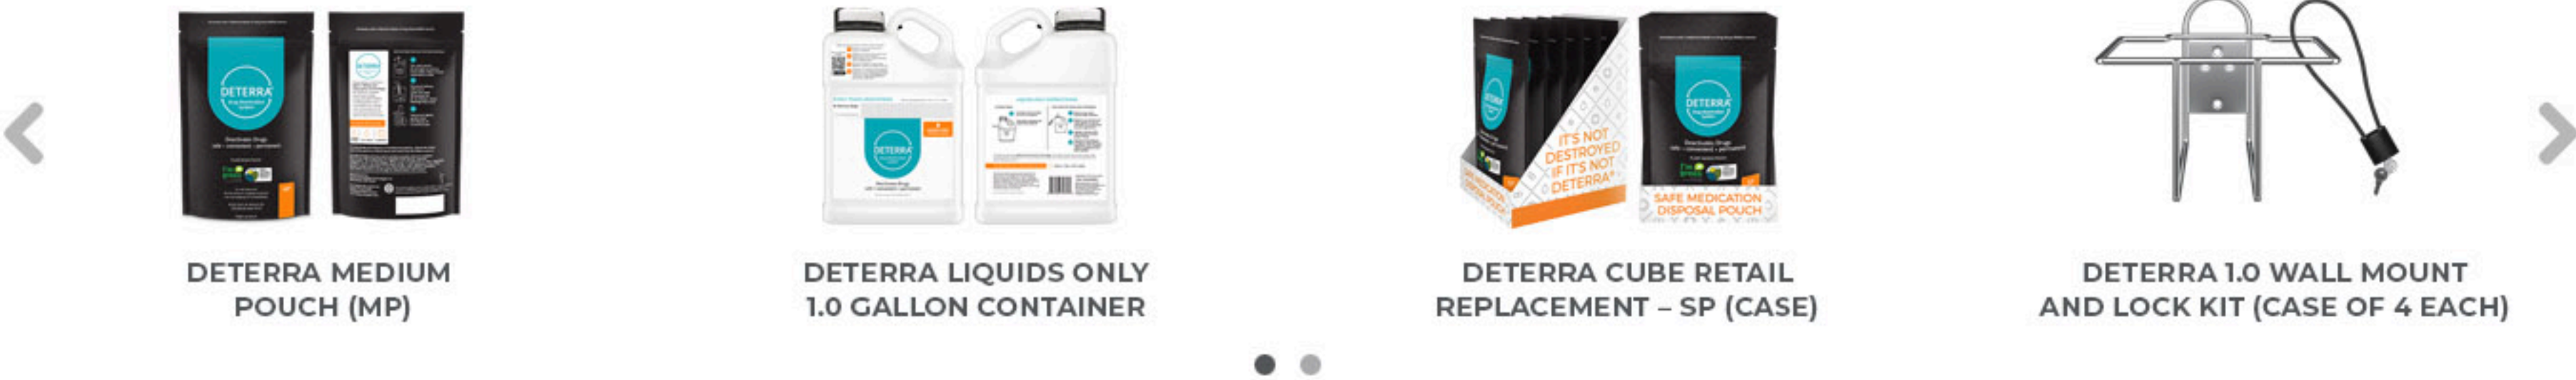

POUCHES

CONTAINERS

ACCESSORIES

FEATURED PRODUCTS

DETERRA MEDIUM POUCH (MP)

DETERRA LIQUIDS ONLY 1.0 GALLON CONTAINER

DETERRA CUBE RETAIL REPLACEMENT - SP (CASE)

DETERRA 1.0 WALL MOUNT AND LOCK KIT (CASE OF 4 EACH)

BUY NOW

English Video

Spanish Video

Product Information

Your Order History

Case Quantity: 250 Deterra Small Pouches (SP)

UPC #: 850006727001

Item Number (Internal SKU): 7001-CASE